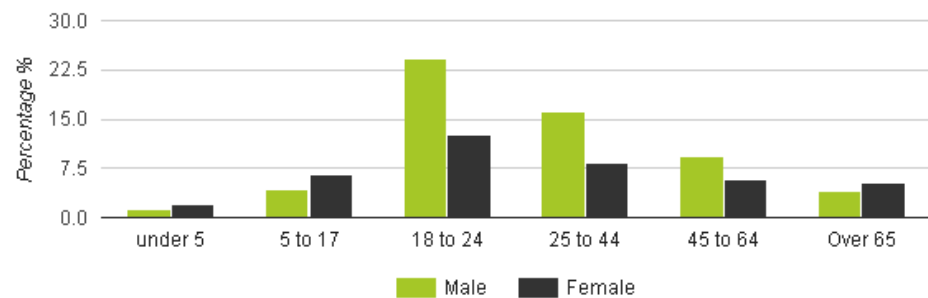

### Population by Gender (ACS 2014)

Total Population: 2,826

male

1,676

female

1,150

\*\* Census estimates become less accurate as you zoom in

### Appraised Values

No. of properties: 1

Total appraised value: \$28,500

Type	Count	Total	Average
Exempt	1	28,500	28,500